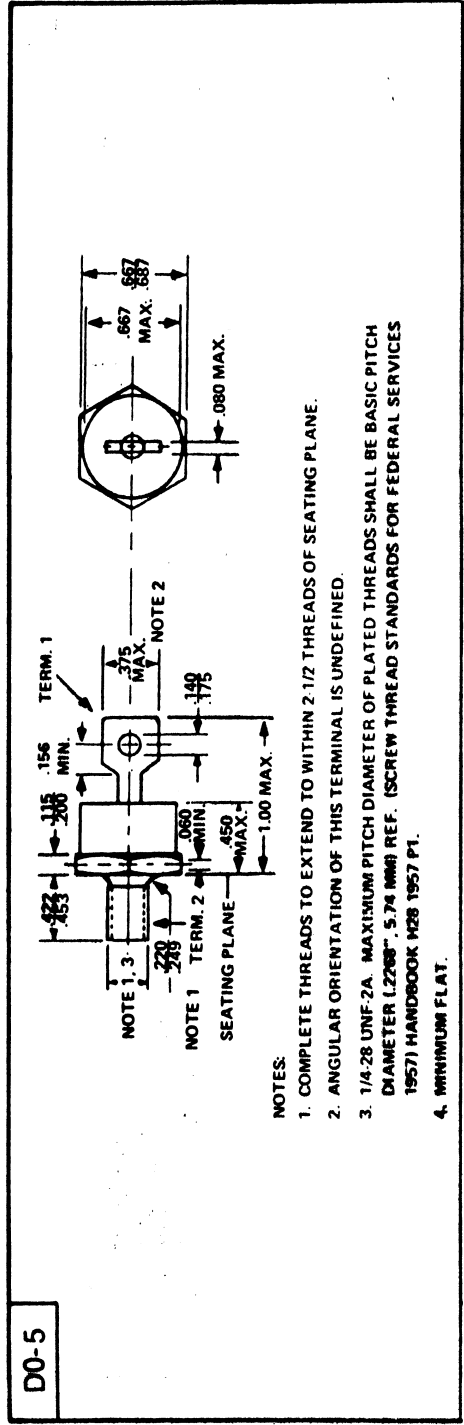

New Jersey Semi-Conductor Products, Inc.

20 STERN AVE.
 SPRINGFIELD, NEW JERSEY 07081
 U.S.A.

TELEPHONE: (201) 376-2922
 (212) 227-6005
 FAX: (201) 376-8960

SI GENERAL-PURPOSE RECTIFIERS

TYPE NUMBER	I _O RATED MAX (A)	VRRM (V)	IFSM 1/2 CYCLE (A)	V _F MAX (V)	IF TEST (A)
1N4136	70	200	750 &	1.6	70