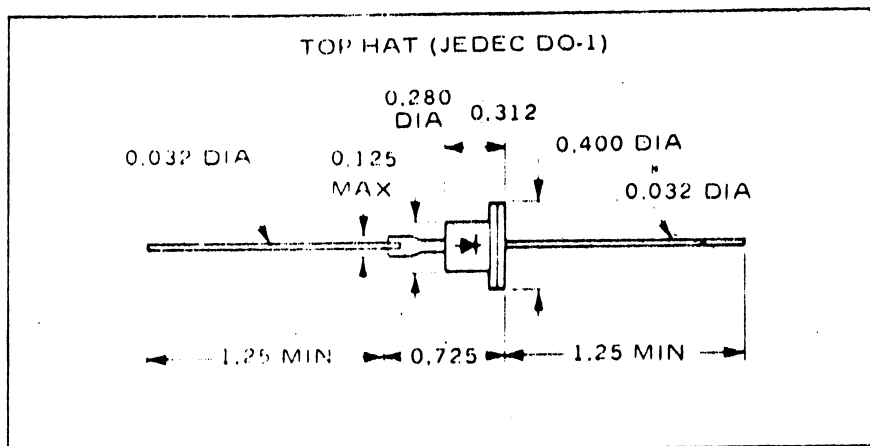

New Jersey Semi-Conductor Products, Inc.

20 STERN AVE.
 SPRINGFIELD, NEW JERSEY 07081
 U.S.A.

TELEPHONE: (201) 376-2922
 (212) 227-6005
 FAX: (201) 376-8960

TYPE NUMBER	PRV VOLTS	V _F VOLTS	I ₀ AMPS	I _R μA	I _{FSM} AMPS
1N2076A	250	1.1	.750	1.0	25

ALL DIMENSIONS IN INCHES

Quality Semi-Conductors