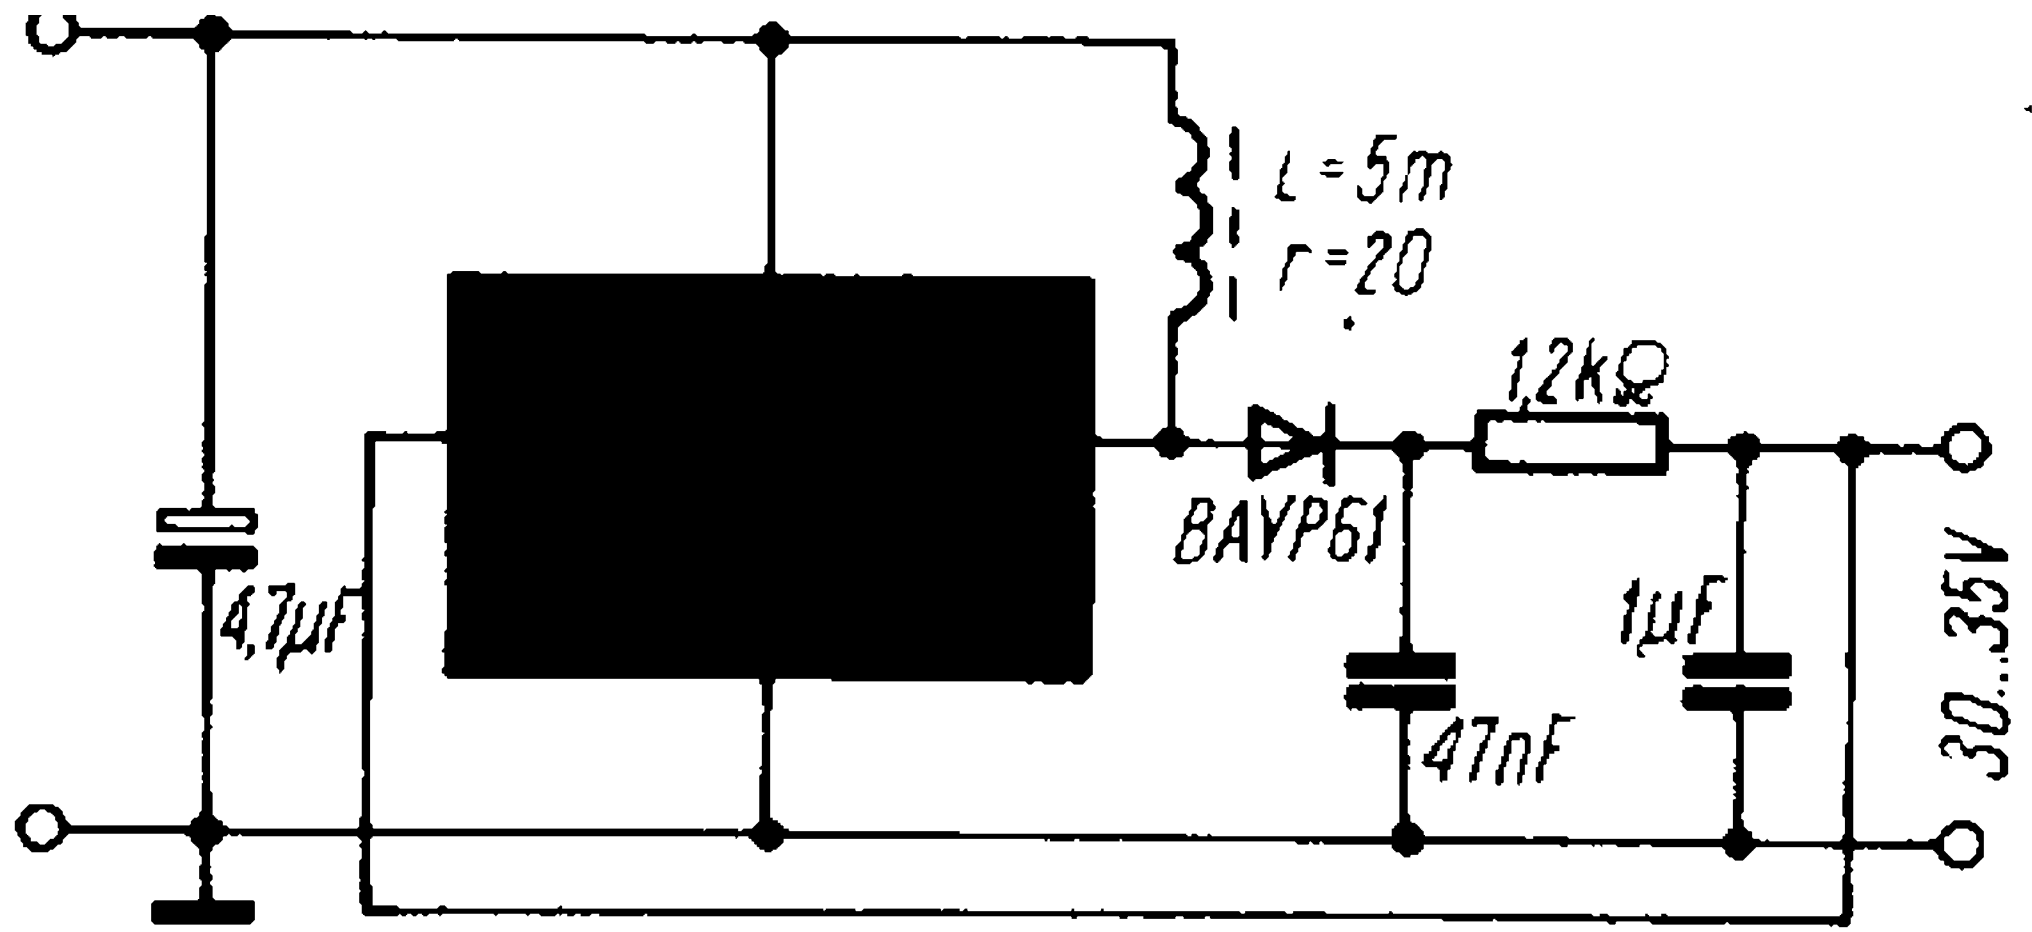

TCA720

Tube ID =
55595

TCA720
Karlheinz Fischer

TCA720: Grundig RR900
Günther Stabe

[previous](#) | [next](#)

Identical to **TCA720**

Base	Wires
Filament	-: Solid State /
Description	Monolithic integrated circuit: Tuning voltage converter Text in other languages (may differ)
Dimensions (WHD)	5 x 3 x 5 mm / 0.20 x 0.12 x 0.20 inch
incl. pins / tip	
Weight	1 g / 0.04 oz

TCA720: Grundig RR900
Günther Stabe

Usage in Models

1= 1980

Number of Models at Radiomuseum.org with this tube (valve, valves, valvola, valvole, válvula, lampe): 1

mpoch

ГФ 25

(wirdok z hokii)