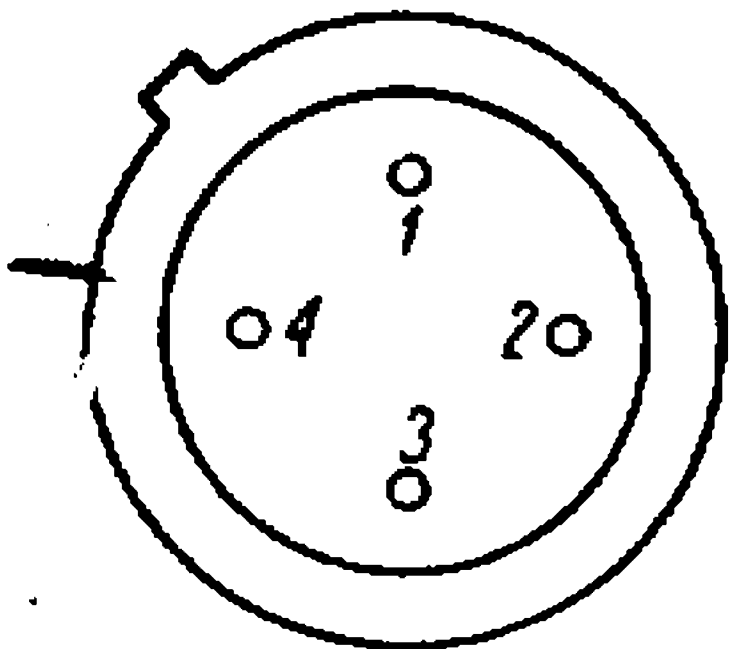

TCA720

Tube ID =
55595

TCA720
Karlheinz Fischer

TCA720: Grundig RR900
Günther Stabe

[previous](#) | [next](#)

Identical to **TCA720**

Base	Wires
Filament	-: Solid State /
Description	Monolithic integrated circuit: Tuning voltage converter Text in other languages (may differ)
Dimensions (WHD)	5 x 3 x 5 mm / 0.20 x 0.12 x 0.20 inch
incl. pins / tip	
Weight	1 g / 0.04 oz

TCA720: Grundig RR900
Günther Stabe

Usage in Models

1= 1980

Number of Models at Radiomuseum.org with this tube (valve, valves, valvola, valvole, válvula, lampe): 1

mpoch

ГФ 25

(wirdok z hokii)