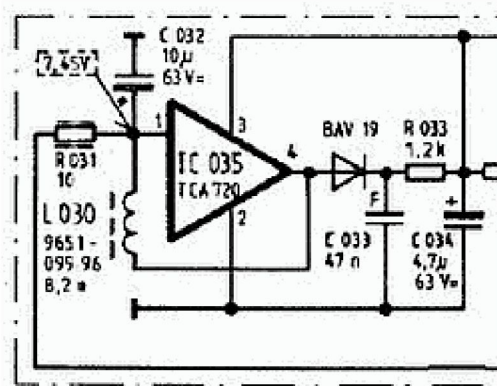

TCA720

Tube ID =
55595

TCA720
Karlheinz Fischer

TCA720: Grundig RR900
Günther Stabe

[previous](#) | [next](#)

Identical to **TCA720**

Base	Wires
Filament	-: Solid State /
Description	Monolithic integrated circuit: Tuning voltage converter Text in other languages (may differ)
Dimensions (WHD)	5 x 3 x 5 mm / 0.20 x 0.12 x 0.20 inch
incl. pins / tip	
Weight	1 g / 0.04 oz

TCA720: Grundig RR900
Günther Stabe

Usage in Models

1= 1980

Number of Models at Radiomuseum.org with this tube (valve, valves, valvola, valvole, válvula, lampe): 1

mpoch

ГФ 25

(wirdok z hokii)