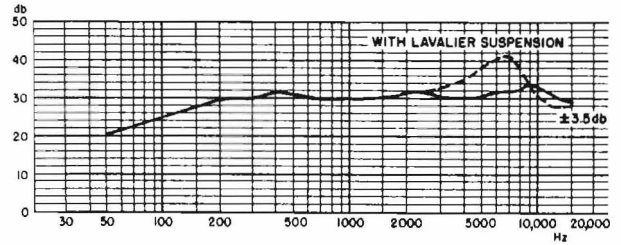

D-510

DESCRIPTION

The D-510 is an omni-directional microphone with linear response and designed to reproduce clear, intelligible speech without harshness and popping. The polar pattern is maintained uniformly over a range of 360°. The D-510 is equipped with an 8⁷/₈” long flexible shaft and is suitable for mounting directly on any vertical or horizontal surface.

Ideally suited for industrial applications, paging, interviews and broadcasting.

technical data

SPECIFICATIONS

Sensitivity:

-56 dB (re 1 mw/10 dynes/cm²)

Impedance:

200 ohms

Dimension:

2³/₄" lg x 5⁵/₈" dia.

Weight:

1¹/₂ oz.

SPECIFICATIONS

Sensitivity: -55 dB (re 1 mw/10 dynes/cm²)

Impedance: 200 ohms

Dimension: 5⁷/₈" lg x 1³/₈" dia.

Weight: 7.5 oz.