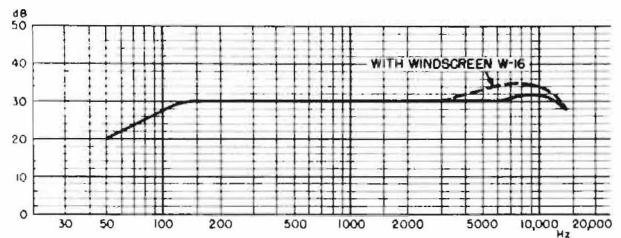

ACCESSORIES

W-8 Windscreen, foam

H-24 Suspension

SA-11/1 Stand Adapter

MSH-58E Flexible Shaft

AKG Stands